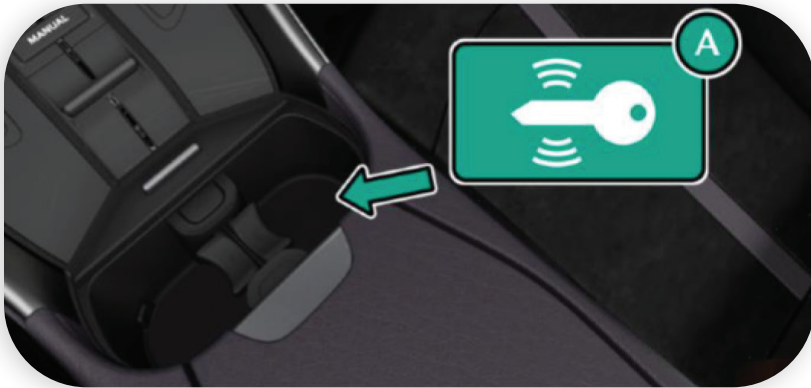

## Emergency Engine Start

*If the vehicle does not start and the message "Place the key in the marked space - See Owner's Manual" is shown in the instrument cluster:*

- 1.** Place the vehicle key in space (A) in the cup holder.
- 2.** The vehicle will start after a short time.
- 3.** Once the engine has started, the key can be moved.