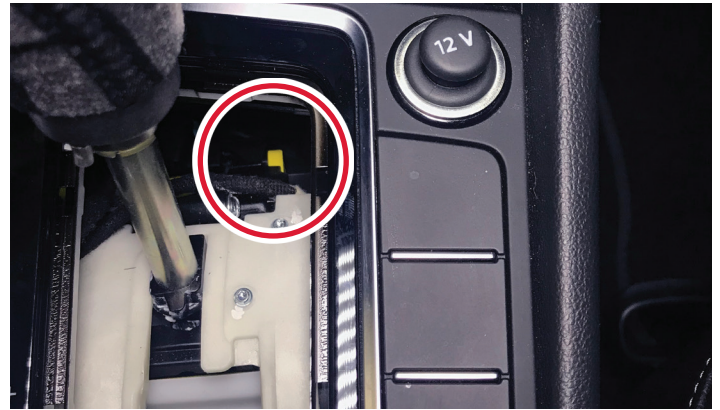

2019 Volkswagen Jetta

Shift Interlock Override

Remove the shifter boot with plastic trim.

Pull the shift boot over the shifter.

Set the park brake.

Push down on the yellow tab and pull shifter from park.